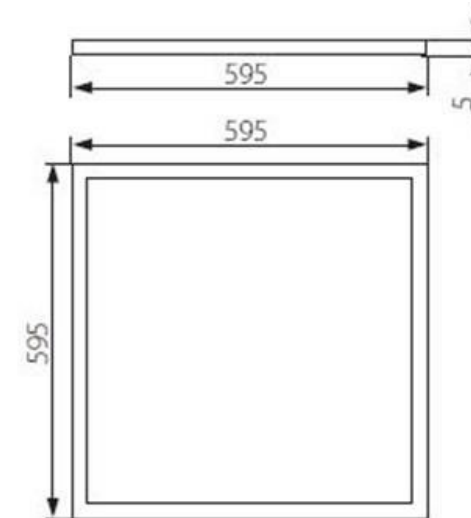

➤ RYS. TECHNICZNY